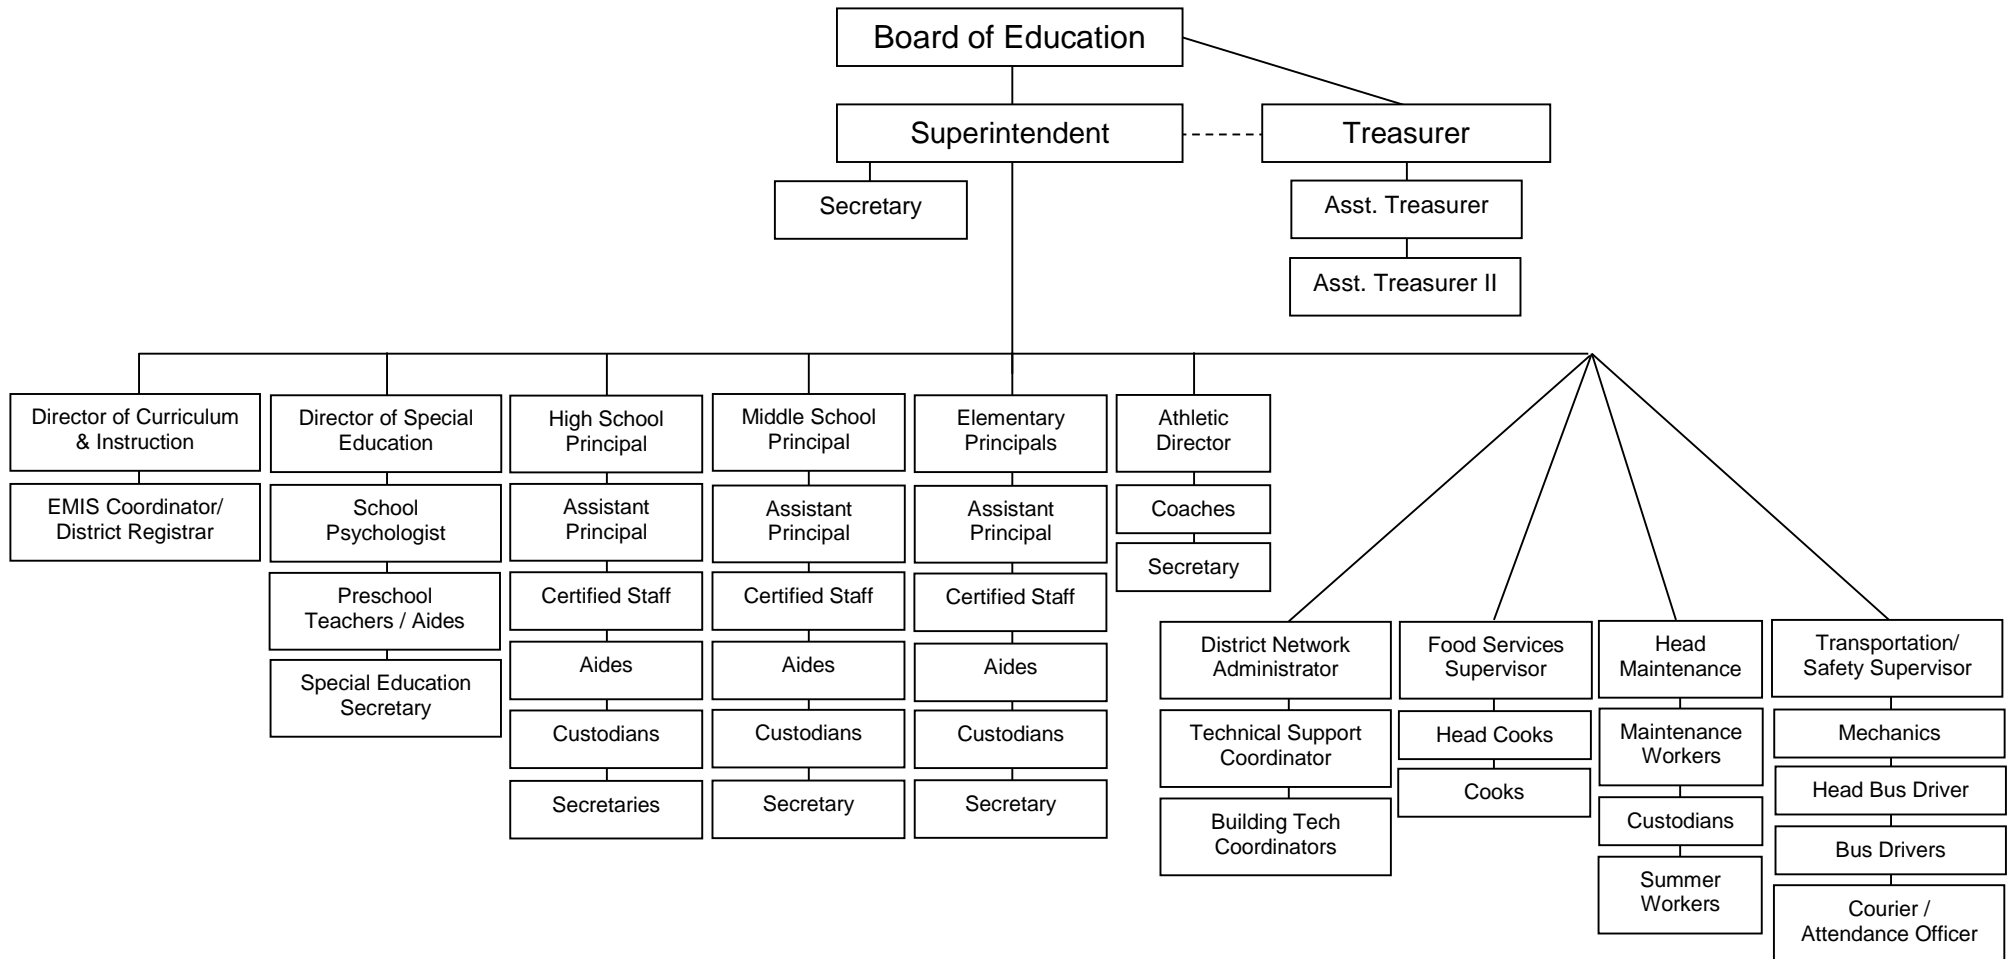

GALLIPOLIS CITY SCHOOL DISTRICT

Organizational Chart

[Adoption Date: August 6, 1991]
 Revised: October 20, 1993
 November 17, 2004
 November 20, 2019

Cross Ref: CCB, Staff Relations and Lines of Authority